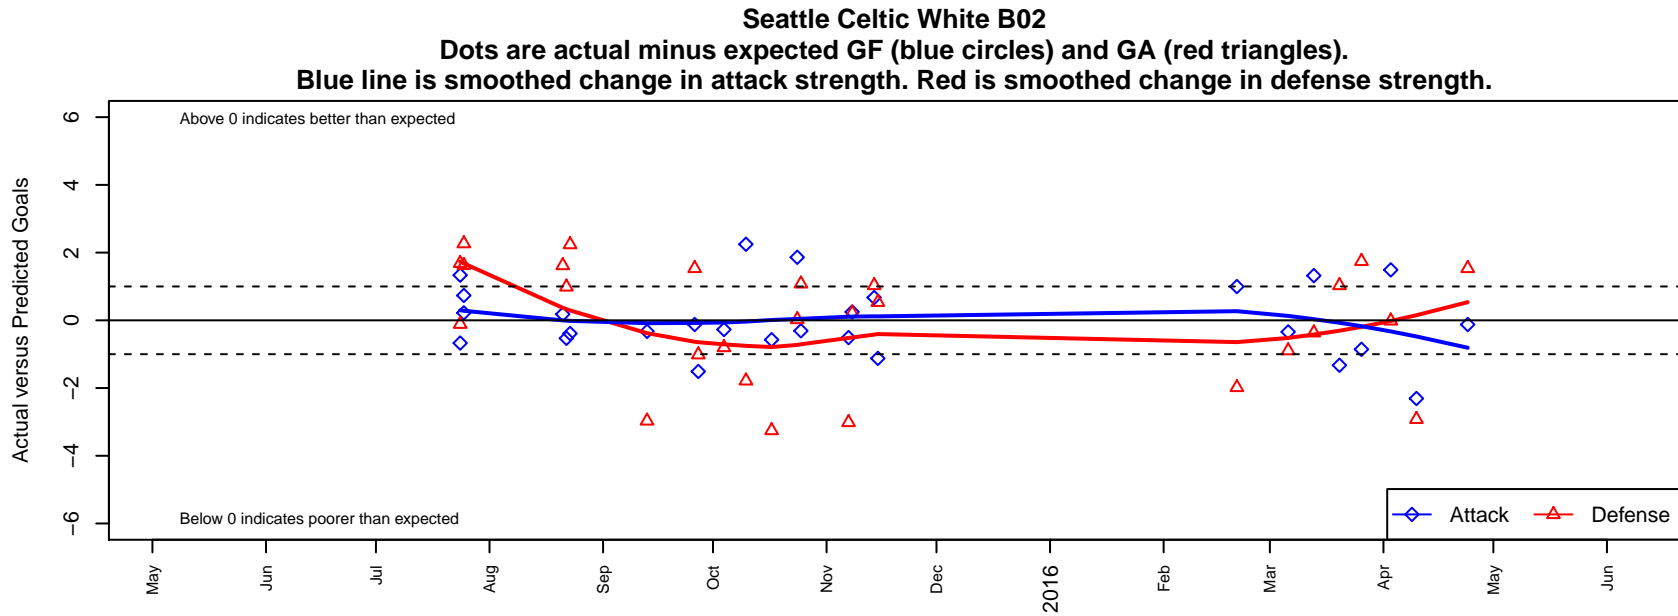

Seattle Celtic White B02

Seattle Celtic
 Seattle, WA
 B02 total strength=625
 attack=0.6 defense=0.5
 fall league = PSPL Classic 2 U13
 spr league = Spr PSPL Classic 2 U13

alt names used:
 Seattle Celtic B02 White
 Seattle Celtic B02 White
 Celtic B02 White
 Seattle Celtic B02 White

Venues played:
 2015 Crossfire Select BU13 Gold
 2015 Xtreme Cup BU13 Gold
 2015 PSPL Classic 2 U13
 2015 Spr PSPL Classic 2 U13

**attack and defense variance (black dot)
relative to other teams
and top 10 in region**