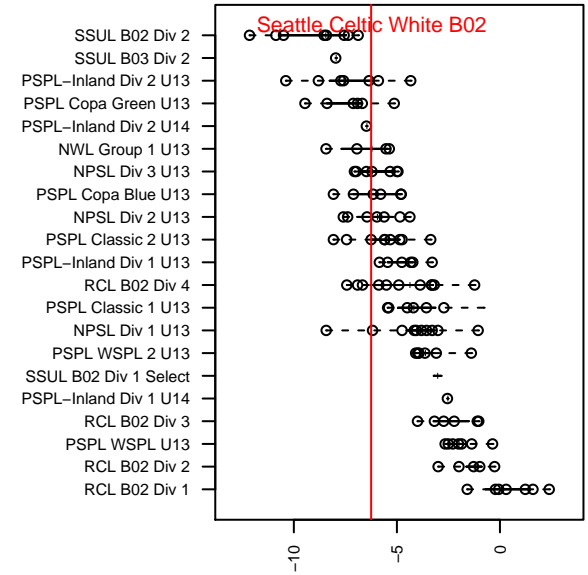

**attack and defense rating
relative to others at age
and all opponents in last 13 months**