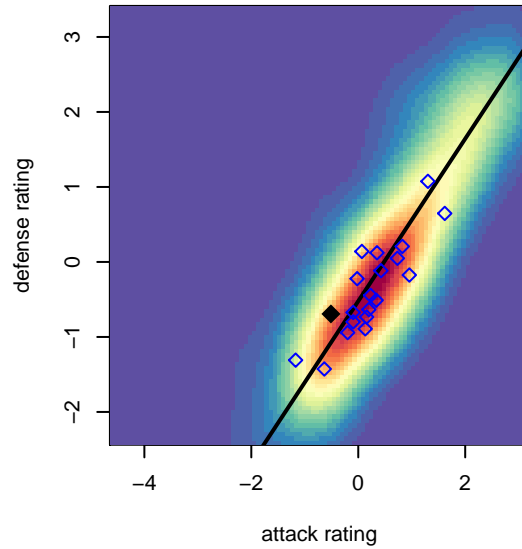

**attack and defense rating
relative to others at age
and all opponents in last 13 months**